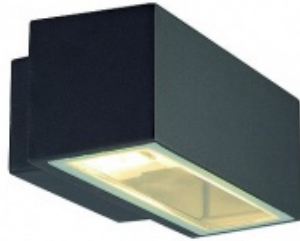

BOX R7s wall lamp, square, antrazit, R7s, max. 80W, up-down

Kod produktu: 67817

Dane techniczne:

- Lamp **Quartz halogen bulb R7s 78 mm 80W**
- Lampholder / Socket **R7s 78mm**
- Number of light sources **1**
- Lamp included **No**
- Gross weight **0.675 kg**
- Net weight **1.254 kg**
- Voltage **230 Volt**
- IP-rating **IP 44**
- Max. wattage **80 Watt**
- Protection class **I**
- Colour **anthracite**
- Material **aluminium / glass**
- Remark 1 **Energy labels in your language are available in the Service Area sub point Download**
- Way of mounting **surface wall mounting**
- Suitable for lamps from EEC **D**
- Suitable for lamps up to EEC **C**
- Light distribution type 1 **direct-indirect**
- Light distribution type 3 **axisymmetric**
- Height **9 cm**
- Width **22 cm**
- Depth **12 cm**

Single-headed wall luminaire BOX R7s made from aluminium and glass covering the oppositely arranged light outlets (UP/DOWN). Rated IP44, it is suitable for outdoor use. Available in various colour versions, the electrical connection is made directly to 230V mains supply. This luminaire is compatible with bulbs of the energy classes: D - C